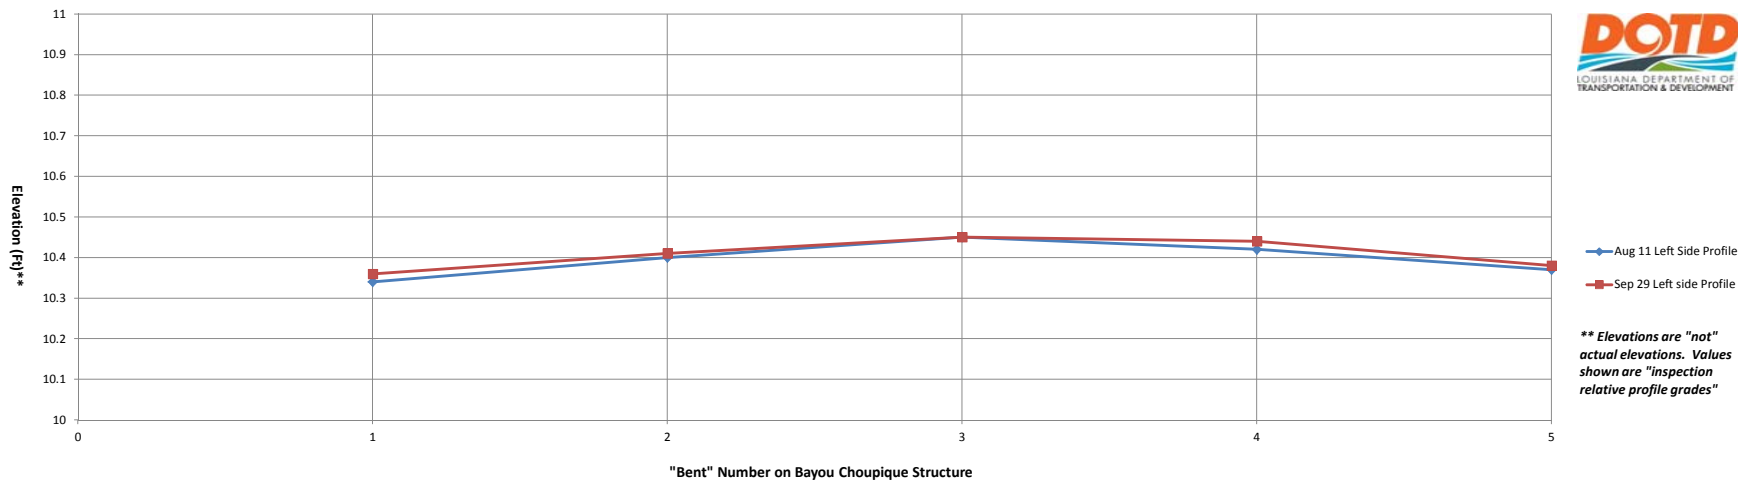

Aug 11 Left Side Profile
Sep 29 Left side Profile

**** Elevations are "not" actual elevations. Values shown are "inspection relative profile grades"**

Grand Bayou Bridge - (Structure # 61042320104941) - Right Side Profile

Aug 11 Right Side Profile
Sep 29 Right Side Profile

**** Elevations are "not" actual elevations. Values shown are "inspection relative profile grades"**

Bayou Choupique - (Structure # 61042320104611) - Left Side Profile