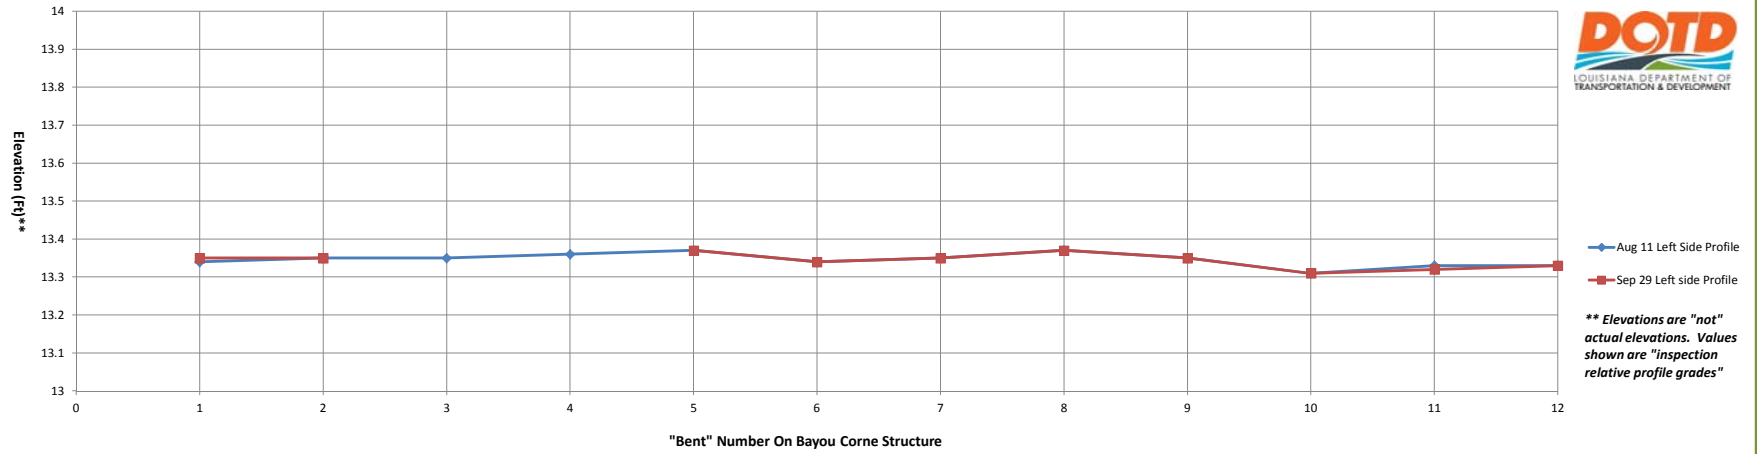

Bayou Corne Bridge - (Structure # 6104232010631) - Left Side Profile

Bayou Corne Bridge - (Structure # 6104232010631) - Right Side Profile

Grand Bayou Bridge - (Structure # 61042320104941) - Left Side Profile

Aug 11 Left Side Profile
Sep 29 Left side Profile

**** Elevations are "not" actual elevations. Values shown are "inspection relative profile grades"**

Grand Bayou Bridge - (Structure # 61042320104941) - Right Side Profile