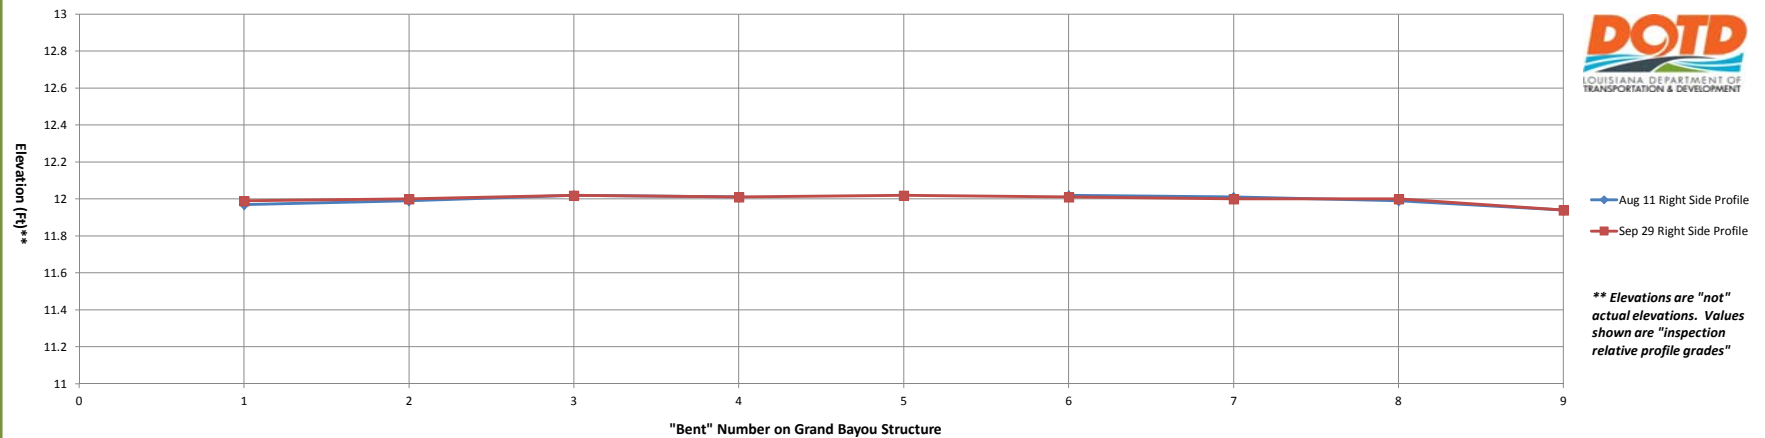

Bayou Corne Bridge - (Structure # 6104232010631) - Left Side Profile

Bayou Corne Bridge - (Structure # 6104232010631) - Right Side Profile

Grand Bayou Bridge - (Structure # 61042320104941) - Left Side Profile

Aug 11 Left Side Profile
Sep 29 Left side Profile

**** Elevations are "not" actual elevations. Values shown are "inspection relative profile grades"**

Grand Bayou Bridge - (Structure # 61042320104941) - Right Side Profile