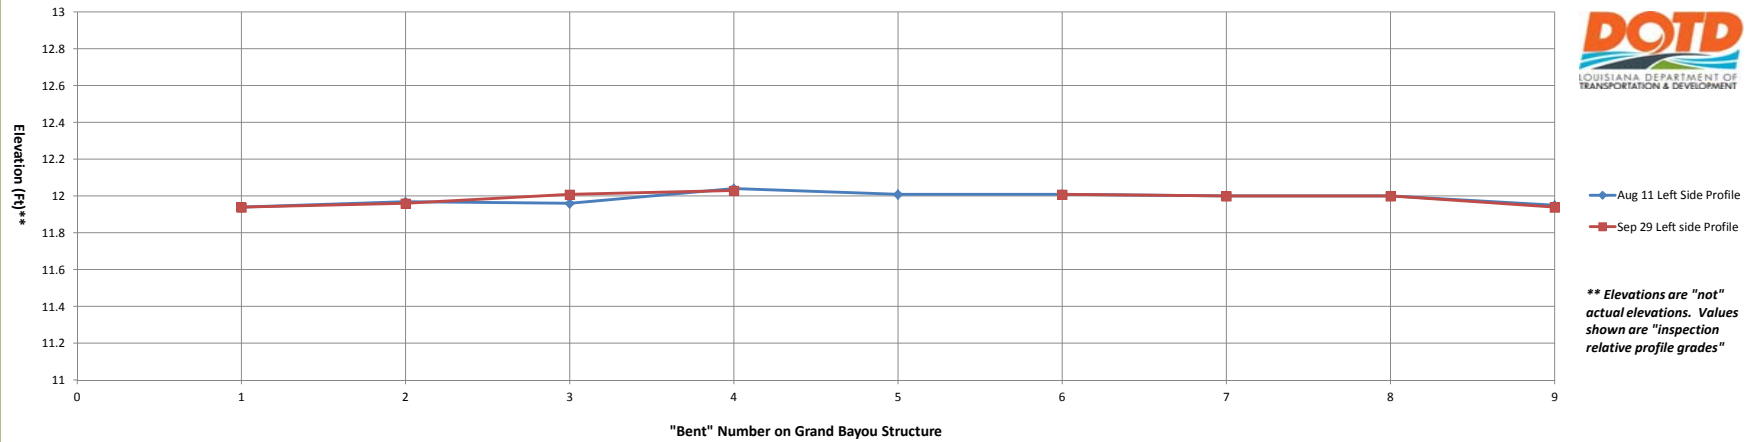

Bayou Corne Bridge - (Structure # 6104232010631) - Left Side Profile

Bayou Corne Bridge - (Structure # 6104232010631) - Right Side Profile

Grand Bayou Bridge - (Structure # 61042320104941) - Left Side Profile

Aug 11 Left Side Profile
Sep 29 Left side Profile

**** Elevations are "not" actual elevations. Values shown are "inspection relative profile grades"**

Grand Bayou Bridge - (Structure # 61042320104941) - Right Side Profile