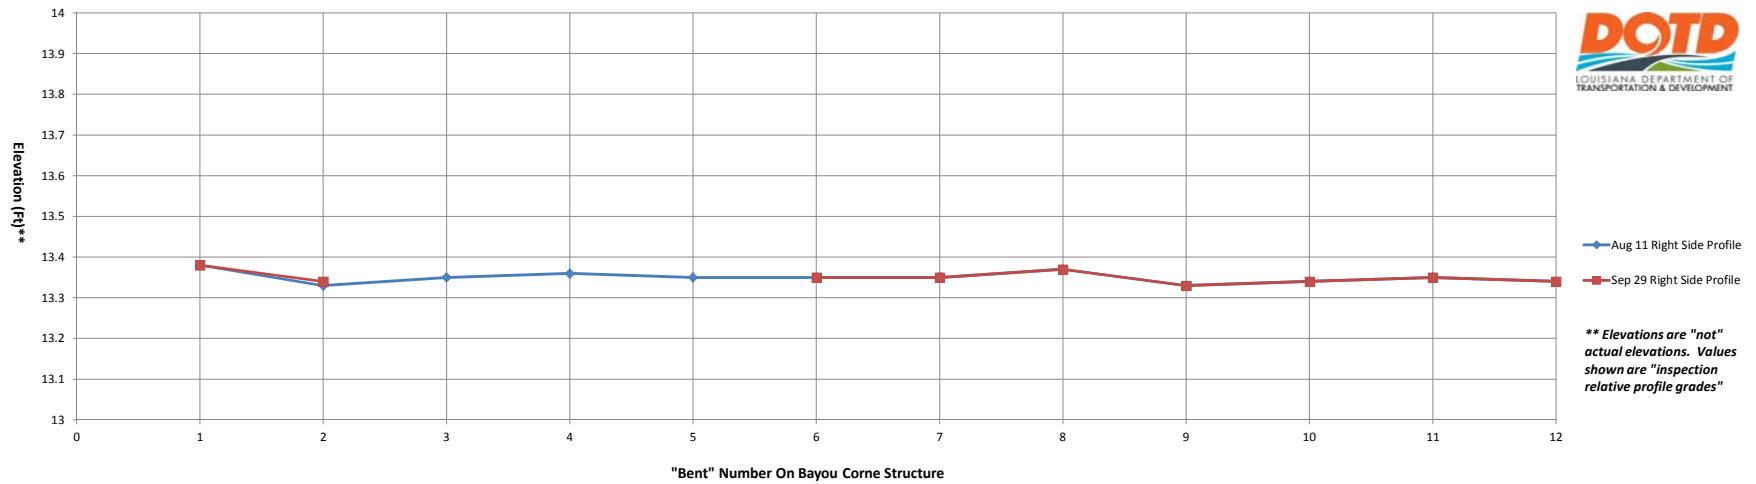

Bayou Corne Bridge - (Structure # 6104232010631) - Left Side Profile

Bayou Corne Bridge - (Structure # 6104232010631) - Right Side Profile

Grand Bayou Bridge - (Structure # 61042320104941) - Left Side Profile

Aug 11 Left Side Profile
Sep 29 Left side Profile

**** Elevations are "not" actual elevations. Values shown are "inspection relative profile grades"**

Grand Bayou Bridge - (Structure # 61042320104941) - Right Side Profile